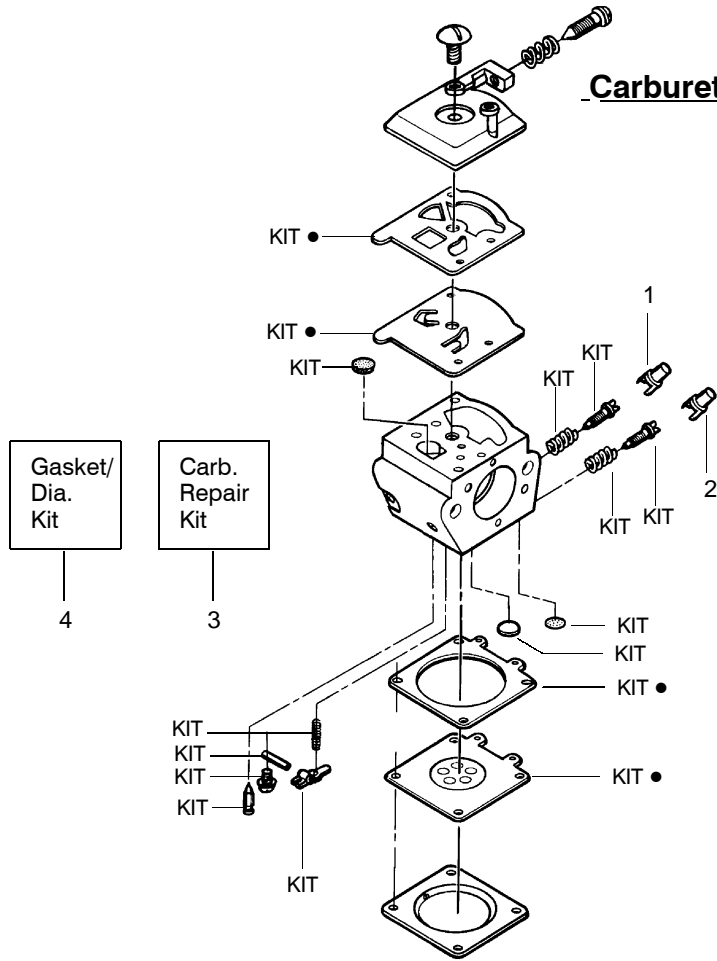

↗ = NEW PART NUMBER FOR THIS IPL

* = REFER TO THE SERVICE REFERENCE INDICATED FOR MORE INFORMATION. (LOCATED AT END OF IPL)

Carburetor Assembly – WT-391 – #530069722

Ref.	Part No.	Description
1.	530038479	Limiter Cap-High
2.	530038478	Limiter Cap-Low
3.	530069826	Carburetor Repair Kit (KIT= Indicates Contents) & Includes Limiter Caps
4.	530069844	Gasket/Diaphragm Kit (● = Indicates Contents)

Ref.	Part No.	Description
1.	530071347	Actuating Lever
2.	530015913	Spring Pin
3.	530015911	Screw
4.	530054741	Front & Rear Link Ass'y.
5.	530016237	Spring Compression
6.	530052232	Brake Band
7.	530015910	Handguard Spring
8.	530049075	Journal-Right
9.	530029879	Pivot Pin
10.	530029881	Journal-Left
11.	530016384	Screw
12.	530038593	Retainer
13.	530029878	Position Spring
14.	530054744	Clutch Cover
15.	530038679	Chain Brake Cover
16.	530015826	Bar Adjusting Pin
17.	530038593	Retainer
18.	530016110	Screw-Bar Adjusting
19.	530015917	Nut
20.	530054739	Chain Brake Assembly