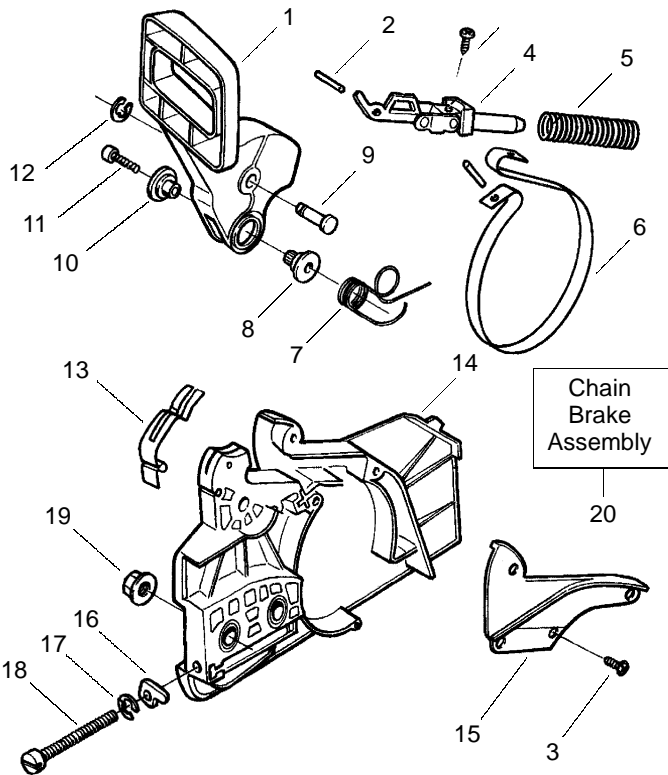

↗ = NEW PART NUMBER FOR THIS IPL

* = REFER TO THE SERVICE REFERENCE INDICATED FOR MORE INFORMATION. (LOCATED AT END OF IPL)

Carburetor Assembly – WT-391 – #530069722

Ref.	Part No.	Description
1.	530038479	Limiter Cap-High
2.	530038478	Limiter Cap-Low
3.	530069826	Carburetor Repair Kit (KIT= Indicates Contents) & Includes Limiter Caps
4.	530069844	Gasket/Diaphragm Kit (● = Indicates Contents)

Ref.	Part No.	Description
1.	530071347	Actuating Lever
2.	530015913	Spring Pin
3.	530015911	Screw
4.	530054741	Front & Rear Link Ass'y.
5.	530016237	Spring Compression
6.	530052232	Brake Band
7.	530015910	Handguard Spring
8.	530049075	Journal-Right
9.	530029879	Pivot Pin
10.	530029881	Journal-Left
11.	530016384	Screw
12.	530038593	Retainer
13.	530029878	Position Spring
14.	530054744	Clutch Cover
15.	530038679	Chain Brake Cover
16.	530015826	Bar Adjusting Pin
17.	530038593	Retainer
18.	530016110	Screw-Bar Adjusting
19.	530015917	Nut
20.	530054739	Chain Brake Assembly