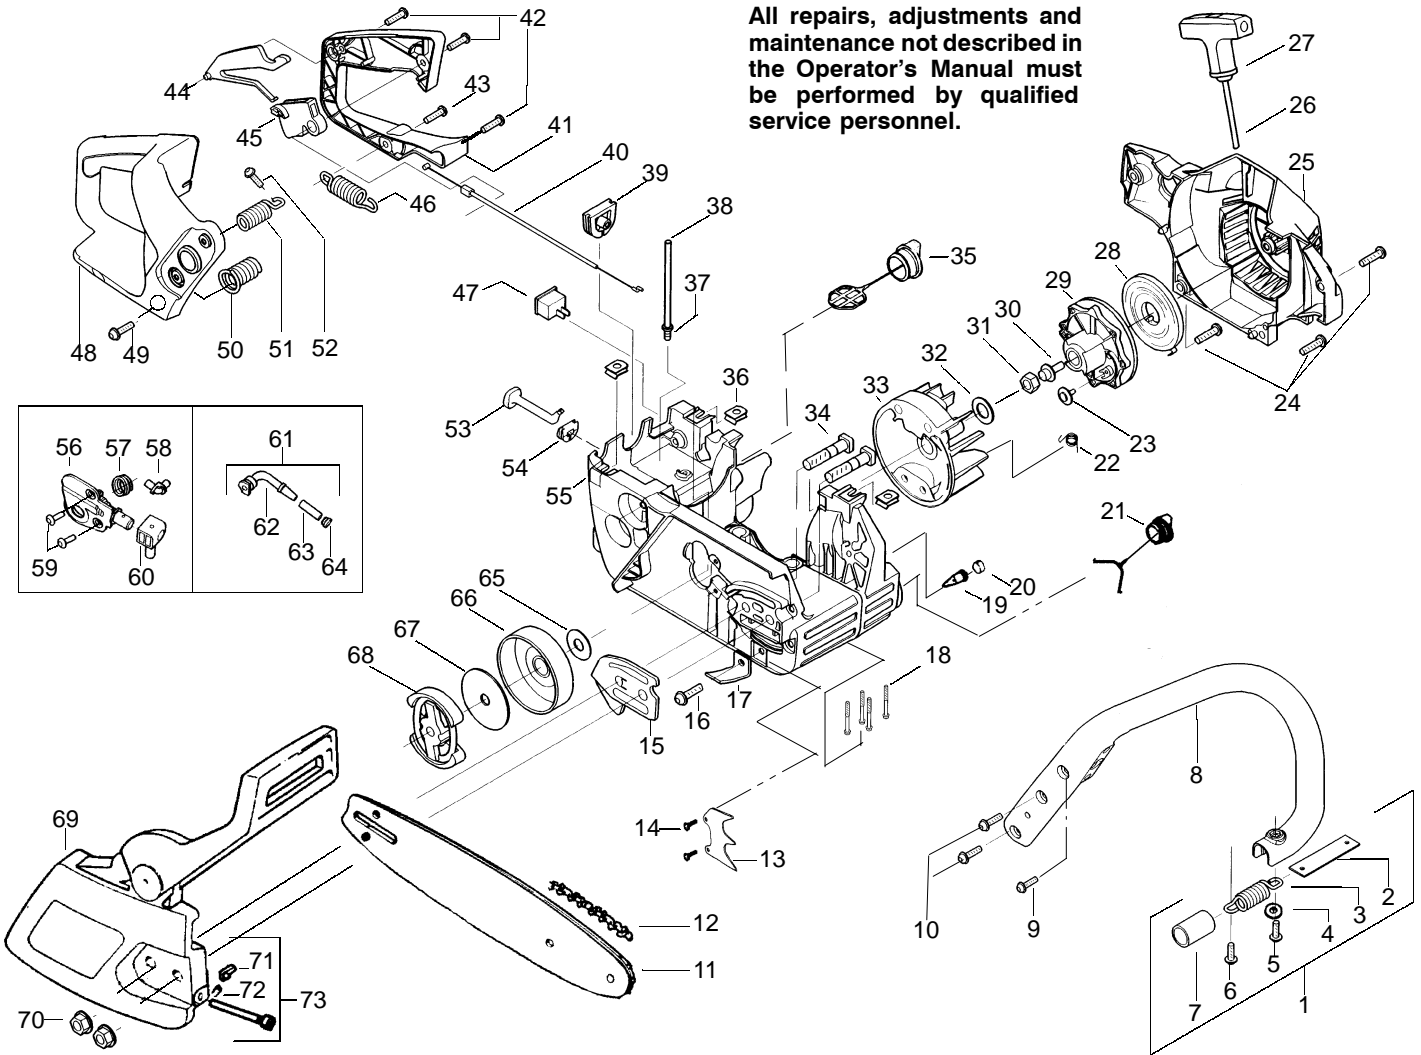

⚠ WARNING
All repairs, adjustments and maintenance not described in the Operator's Manual must be performed by qualified service personnel.

Ref.	Part No.	Description	Ref.	Part No.	Description	Ref.	Part No.	Description
1.	530047963	Assy.-Isolator	27.	530056402	Handle- Starter	53.	530047605	Knob- Choke
2.	530047608	Strap- Limiter	28.	530027531	Spring- Recoil	54.	530049005	Grommet- Knob
3.	530042082	Spring- Isolator	29.	530037817	Pulley- Starter	55.	530056596	Assy- Chassis (incl. 19-21,34-36)
4.	530015123	Washer	30.	530015920	Screw	56.	530071259	Kit- Oil Pump (Incls. 57,58,60)
5.	530016018	Screw	31.	530016134	Nut- Flywheel	57.	530037820	Gear- Worm Spring
6.	530015843	Screw	32.	530015127	Washer- Flywheel	58.	530049477	Elbow- Oil Pickup
7.	530036142	Sleeve- AV Spring	33.	530039209	Assy- Flywheel	59.	530016064	Screw
8.	530047583	Handle- Front	34.	530016133	Bolt- Bar	60.	530019206	Seal Block
9.	530015940	Screw	35.	530047192	Assy- Fuel Cap	61.	530047663	Assy- Oil Pickup (Incl. 62-64)
10.	530015814	Screw	36.	530015922	Nut- "U"- Type	62.	530038373	Pick- up Oil
11.	---	Bar	37.	530023877	Fitting- fuel line	63.	530037821	Filter- Oil
12.	---	Chain	38.	530069216	Kit- Fuel line (large)	64.	530030189	Plug- Oil Filter
13.	530014381	Kit- Assy Spike (incl.14)	39.	530047631	Grommet- Cable	65.	530015907	Washer- Thrust
14.	530015805	Screw	40.	530047602	Cable- Throttle	66.	530047061	Assy.- Clutch Drum w/bearing
15.	530038238	Plate- Bar Mounting	41.	530047581	Cover- Rear Handle	67.	530015611	Washer- Clutch
16.	530015814	Screw	42.	530015906	Screw	68.	530014949	Assy. Clutch
17.	530029850	Chain Catcher	43.	530015886	Screw	69.	530054739	Assy- Chain Brake
18.	530016132	Screw	44.	530036098	Lockout- Throttle	70.	530015917	Nut- Bar Mounting
19.	530026119	Check Valve	45.	530036097	Trigger- Throttle	71.	530015826	Pin- Retainer
20.	530038264	Plug- Bronze Vent	46.	530042082	Spring	72.	530038593	Retainer
21.	530010846	Assy- Oil Cap	47.	530069572	Kit- Switch	73.	530069611	Kit- Bar Adjust
22.	530023817	Spring- Starter Dog	48.	530047582	Handle - Rear			
23.	530016080	Screw	49.	530015814	Screw			
24.	530015892	Screw	50.	530053274	Assy- Isolator - lower			
25.	530049335	Housing- Fan	51.	530071385	Kit- Isolator (Upper)			
26.	530069232	Kit- Rope	52.	530015875	Screw			

↗ = NEW PART NUMBER FOR THIS IPL

* = REFER TO THE SERVICE REFERENCE INDICATED FOR MORE INFORMATION. (LOCATED AT END OF IPL)